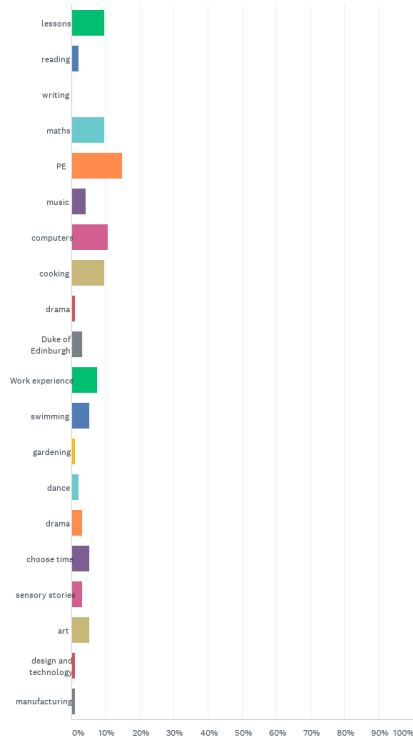

# Q4: Do you like school?

Answered: 94 Skipped: 1

## Q4: Do you like school?

---

Answered: 94 Skipped: 1

ANSWER CHOICES	RESPONSES	
Yes	87.23%	82
No	12.77%	12
TOTAL		94

# Q5: What fun activities do you do in school?

Answered: 94 Skipped: 1