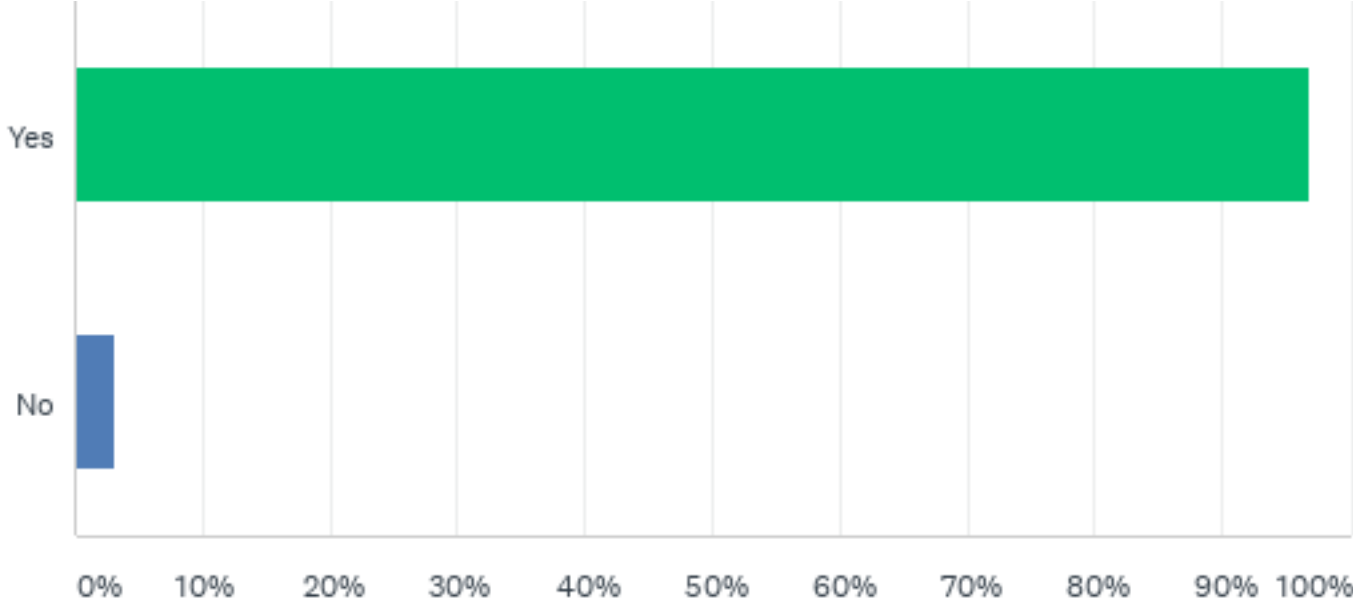

# 95

Total Responses

Date Created: Tuesday, May 11, 2021

Complete Responses: 95

# Q1: Do you think North Ridge is a happy school

Answered: 94 Skipped: 1