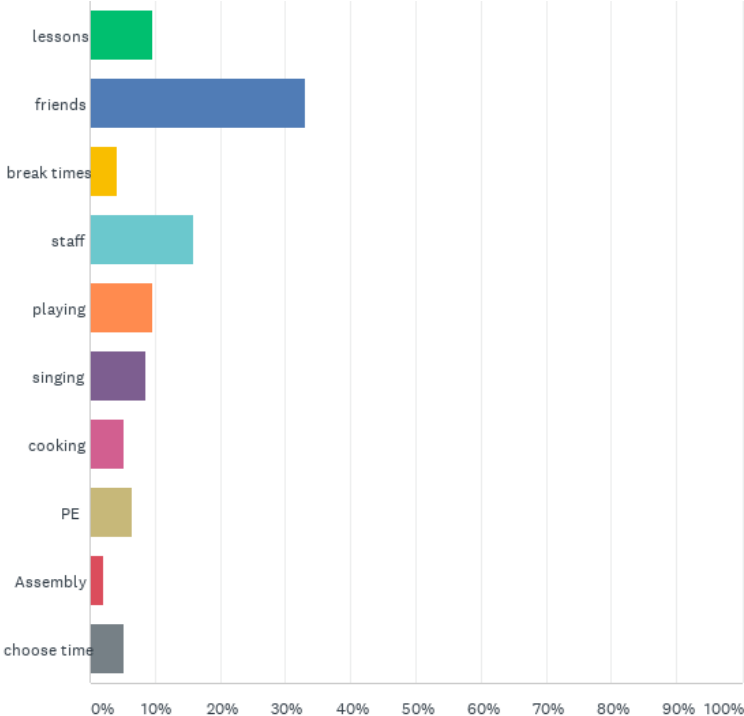

# Q1: Do you think North Ridge is a happy school

Answered: 94 Skipped: 1

# Q1: Do you think North Ridge is a happy school

Answered: 94 Skipped: 1

ANSWER CHOICES	RESPONSES	
Yes	96.81%	91
No	3.19%	3
TOTAL		94

# Q2: What makes North Ridge a happy school

Answered: 94 Skipped: 1